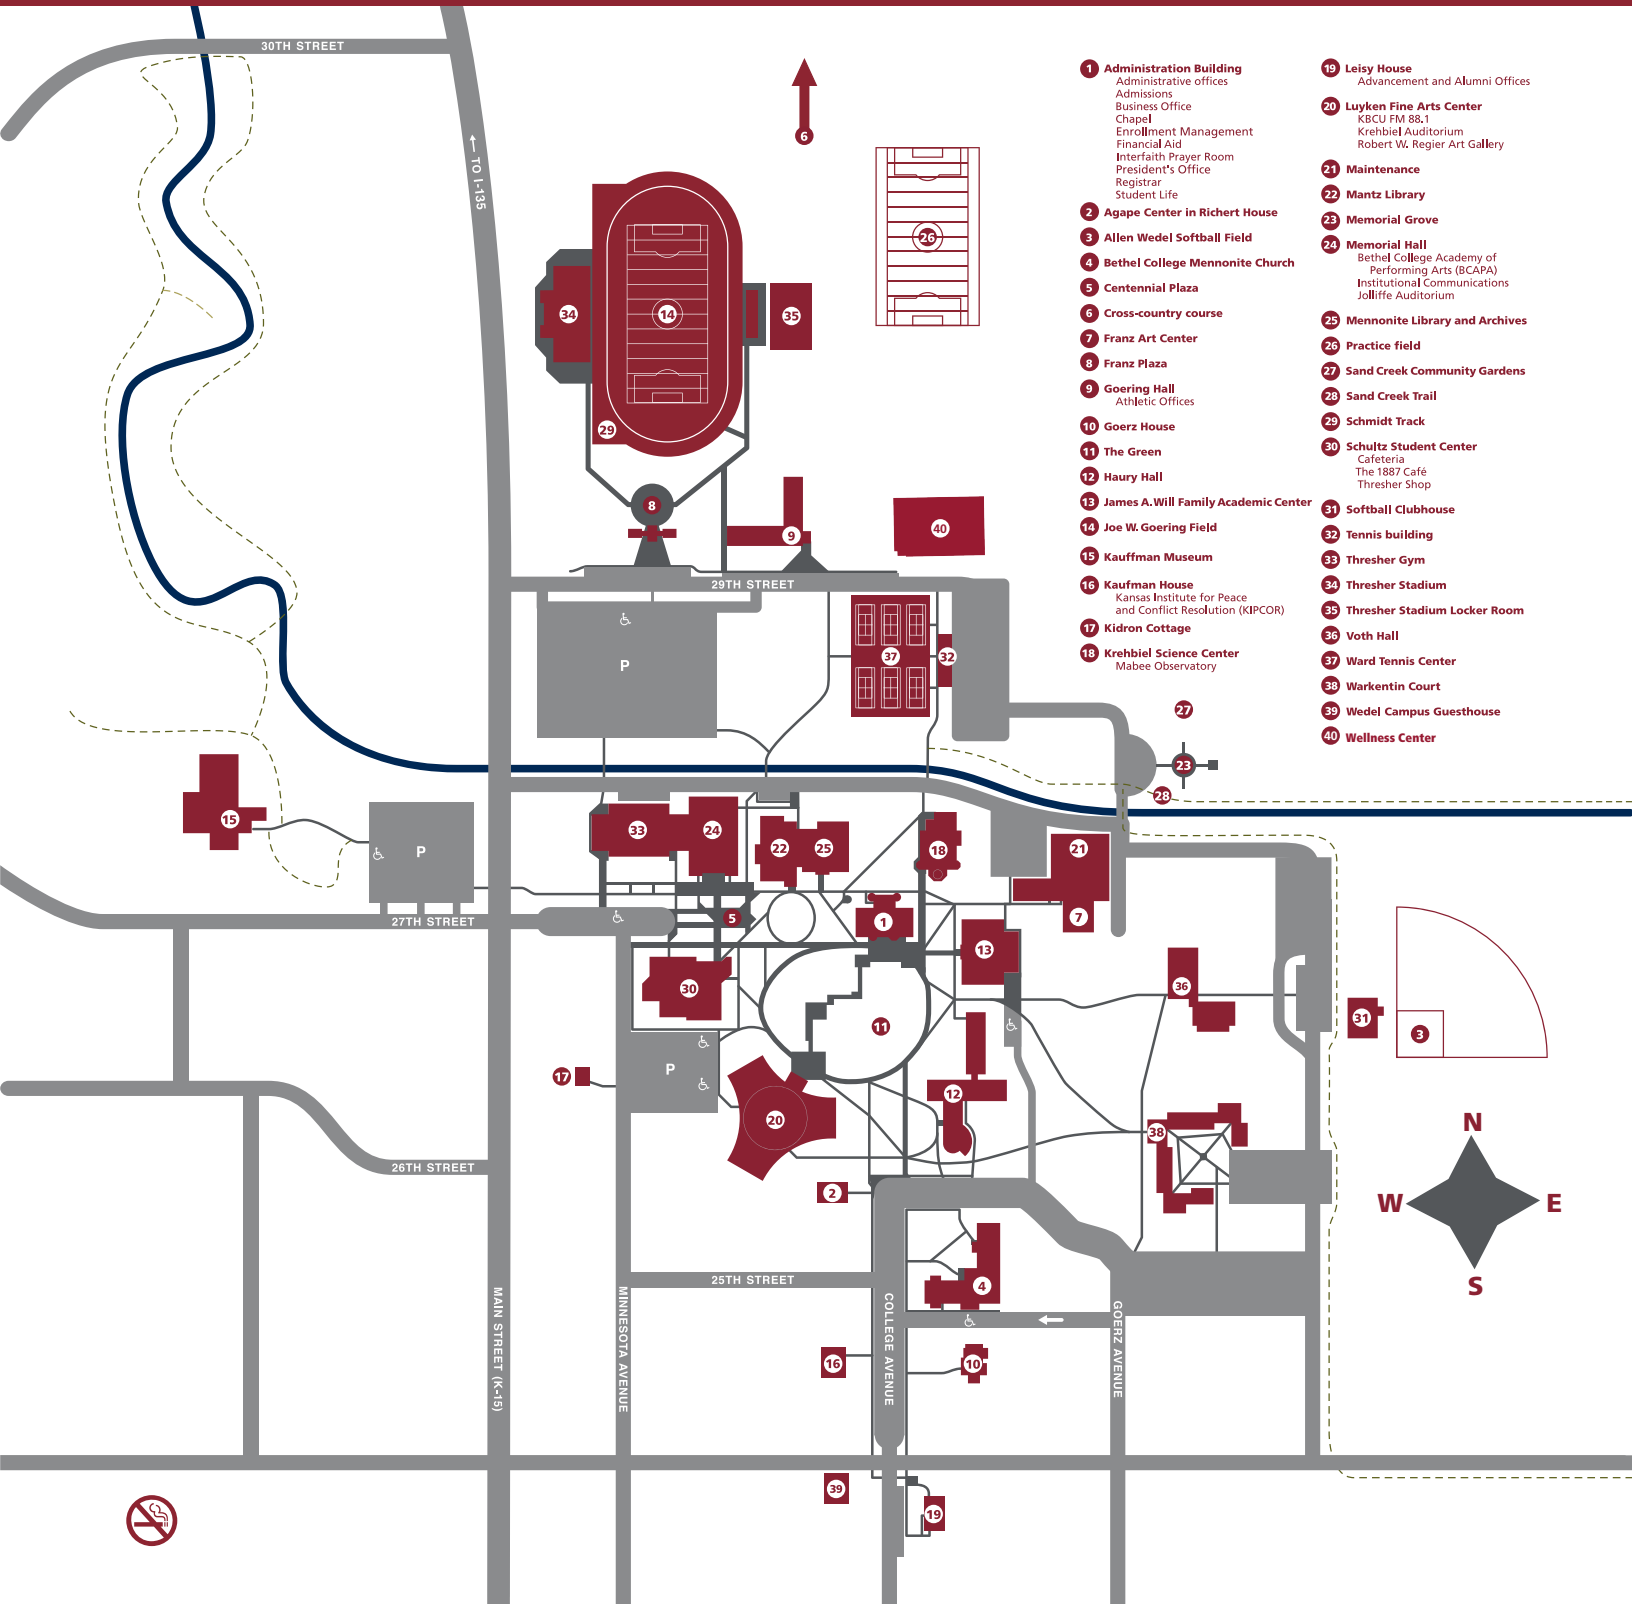

# BETHEL COLLEGE

- 1 Administration Building**  
Administrative offices  
Admissions  
Business Office  
Chapel  
Enrollment Management  
Financial Aid  
Interfaith Prayer Room  
President's Office  
Registrar  
Student Life
- 2 Agape Center in Richert House**
- 3 Allen Wedel Softball Field**
- 4 Bethel College Mennonite Church**
- 5 Centennial Plaza**
- 6 Cross-country course**
- 7 Franz Art Center**
- 8 Franz Plaza**
- 9 Goering Hall**  
Athletic Offices
- 10 Goerz House**
- 11 The Green**
- 12 Haury Hall**
- 13 James A. Will Family Academic Center**
- 14 Joe W. Goering Field**
- 15 Kauffman Museum**
- 16 Kaufman House**  
Kansas Institute for Peace and Conflict Resolution (KIPCOR)
- 17 Kidron Cottage**
- 18 Krehbiel Science Center**  
Mabee Observatory
- 19 Leisy House**  
Advancement and Alumni Offices
- 20 Luyken Fine Arts Center**  
KBCU FM 88.1  
Krehbiel Auditorium  
Robert W. Regier Art Gallery
- 21 Maintenance**
- 22 Mantz Library**
- 23 Memorial Grove**
- 24 Memorial Hall**  
Bethel College Academy of Performing Arts (BCAPA)  
Institutional Communications  
Jolliffe Auditorium
- 25 Mennonite Library and Archives**
- 26 Practice field**
- 27 Sand Creek Community Gardens**
- 28 Sand Creek Trail**
- 29 Schmidt Track**
- 30 Schultz Student Center**  
Cafeteria  
The 1887 Café  
Thresher Shop
- 31 Softball Clubhouse**
- 32 Tennis building**
- 33 Thresher Gym**
- 34 Thresher Stadium**
- 35 Thresher Stadium Locker Room**
- 36 Voth Hall**
- 37 Ward Tennis Center**
- 38 Warkentin Court**
- 39 Wedel Campus Guesthouse**
- 40 Wellness Center**