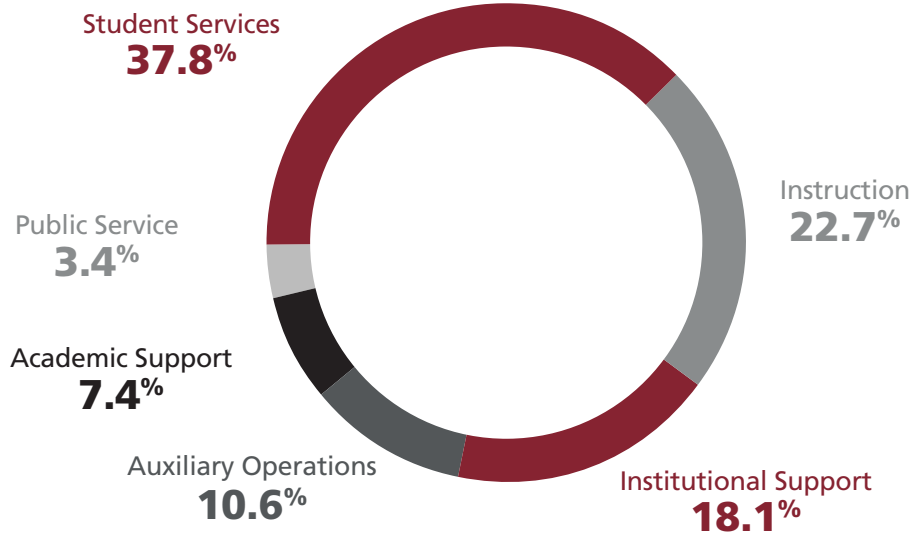

BETHEL COLLEGE FUND ALLOCATIONS

The Bethel College Fund impacts every element of the student experience, including student scholarships, academic programs, student life services, faculty and staff development, library resources, lab equipment and facility maintenance.

THE BETHEL COLLEGE FUND RAISES 13.05% OF THE ANNUAL OPERATING BUDGET.

Marc and Alisha Brown
Dean Brown
Ronald and Carol Brown
Jim and Lois Brubacher
Erin Brubacher
Cory and Kacey Buchta
Buckeye M LLC
Karen Buerge
Bruce and Meribeth Buhr
John Buhr and Vanessa Lum
Anne W. Buller Estate
Arlin and Maretta Buller
Arlo and Ann Buller
Brent and Rebecca Buller
Carol and Jerry Buller
Charles and Darlene Buller
Diana Buller
Harvey and Esther Buller
James and Mona Buller
Orlan Buller
Paul and Linda Buller
Calvin and Pauline Buller
Stanley and Carol Buller
Timothy Buller and Rachel Epp Buller
Robert and Barbara Bunting
Eric and Heather Burch

Jeffrey and Hannelore Burdette
Timothy and Bonnie Burkey
Christopher and Emily Burkhalter Blosser
Dale and Karen Burkholder
Glenn and Mary Burkholder
Linda Butler
Elmer and Trudy Byer
Jason and Lisa Byrne
Raymond++ and Eileen Cahill
Cakes by Brenda
Gregory and Mary Calzonetti
Judith and Robert Camblin
Dennis and Kathryn Campbell
Katie and Jared Campbell
Sara and Alfred Campbell
Canton Lockers
Cody Cape
Barbara Carlson
Bradley and Kris Carlson
Jeremy and Melissa Carlson
Steven Carlson
Sharon Carney
Anna and William Carrell
Shawn and Lisa Carter
Catering by Chef Mark

CDLU of Oklahoma
Center Monuments
Central Kansas Community Foundation
Central Plains Respiratory & Medical LLC
Pablo Ceres and Anne Brubacher
John and Barbara Chang
Charities Aid Foundation of America
Jack and Elle Charlsen Estate
Charlsen Insurance Agency
Margie Chartrand
Jane Chastain
Zhuwei and Corinne Chen
Chevron Matching Employee Funds
Andrew and Jill Chrisman
Mark and Bonnie Christensen
Jim and Krissie Christiansen
Larry and Debra Christiansen
Kenneth and Joyce Christopher
Chus Mateo Academy
Robert Ciski
Citizens State Bank
Citizens-Farmers Bank
City of North Newton
Arlin and Helen Claassen

Arthur Claassen and Sherry Dill Claassen
Camille Claassen
Cassidy and Sarah Claassen
Charles Claassen
Dale and Ann Claassen
David and Delores Claassen
Deborah and Kim Claassen
Douglas and Katherine Claassen
Doug and Melissa Claassen
Gene and Dorene Claassen
Gwendolyn Claassen
Milton Claassen
John and Miriam Claassen
Patrice Claassen
Samuel and Barbara Claassen
Sean and Michelle Claassen
Thomas and Annela Claassen
Virgil and Louise Claassen
Bridgette Clark
Michael and Rachel Clark
Russell and Tabitha Clark
Todd and LaDesha Clark
Bruce and Janell Clary
Karen Voth Claypool and William Claypool