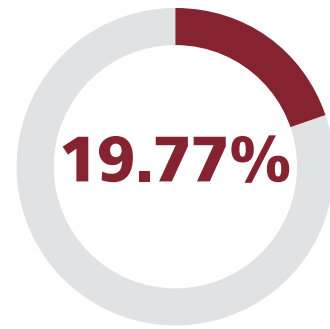

OF LIVING GRADUATES
ARE GIVING BACK TO
THEIR ALMA MATER

Reed and Billye Hammond
Jeff and Deborah Hampton
Jerry Harclerode and Francisca Méndez-Harclerode
Agnes Harder
David Harder and Michele Horn
Robert and Cindy Harder
James Harder and Karen Klassen Harder
Keith and Judy Harder
Paul and Eldine Harder
Robert and Lorna Harder
Willis and Dorothy++ Harder
Willmar Harder and Hannah Neufeld
David and Carol Harguth
James and Adella Harmon
Douglas Harms and Dawn Yoder Harms
Ed and Marge Harms
Elaine and James Harms
Gordon and Paula Harms
Harvey and Mercedes Harms
Merril Harms
Paul Harms
Roger Harms and Cindy Holman
Timothy and Lisa Harms
Marianne and Curtis Harper
Edna and Roy Harris
Marjean Harris
Richard and Sharon Harris
Shawn and Angela Harris
Donald and Marilyn Harrold
Lawrence and Betty Hart
Charles and Pat Hartwig
Ulrike Hartwig
Gregory Hartzler
Harvey Drug LLC

Robert and Teresa Haskins
Cynthia and Gene Hastings
Ronald and Marnette Hatchett
David and Lori Michelle Hatfield
David and Rose Haury
John and Carolyn Haury
Kent and Myrle Haury
Charles Hawkins
Darin and Jessica Hawkins
Becky Hayes
Barbara and Larry Hays
HCA Foundation
Healing Hands Family Chiropractic
Health Ministries Clinic Inc.
Jamie Hedlund
Kendall and Carrie Heide
Bonnie Heidebrecht
Lori and Kenneth Hein
Hellas Construction Inc.
David and Belinda Henley
Claudette Henry
Javier and Margarita Hernandez
John Hernandez
Anneke Herrold and Ids de Vries
Wilbur and Elizabeth Hershberger
Randy and LuAnn Hershorn
Earl and Lois Hess
Steven and Jolene Hetzke
James Hicks
Carlos Hidalgo
Barry and Fern Hieb
Lee and DeVon Hiebert
Harvey and Alison Hiebert
Jennifer Hiebert and Lauren Good
Kenneth and Eleanor Hiebert
Lynell and Vickie Hiebert

Marcia Hiebert
Margaret Hiebert
Myron and Ann Hiebert
Thomas and Lenore Hiebert
Kathie Hiebert-Dodd and Henry Dodd
Grant and Carly Hiebner
Robert Hiebner
LaRoy and Brenda Hiebner
Robert Hiebner
Jeanne Hildebrand and Vincent Slyngstad
Richard and Michelle Hilgenfeld
Jason Hill
Margaret Hillegass
Eric Hills
Nancy Hilty
Ron and Patricia Hinds
Jay Hinrichs
Joe and Rosemary Hinz
Willye Hinz
Loretta Hoard
Thomas and Francis Hodge
Edith Hodgson
Roberta and J.C. Hodgson
Galen Hofer and Stephanie Phibbs
Rodney and Roberta Hofer
Carol and Stephen Hoff
Hoffnungsau Mennonite Church, Inman, Kan.
Beth Holck and Tom Rosa
Marvin++ and Joyce Holck
Amanda Holguin
Ashleigh Hollis
Walter and Angela Holmes
Donald and Ruth Holsinger
Roelie Homan
Lisa Hooper
Neal and Diane Hook