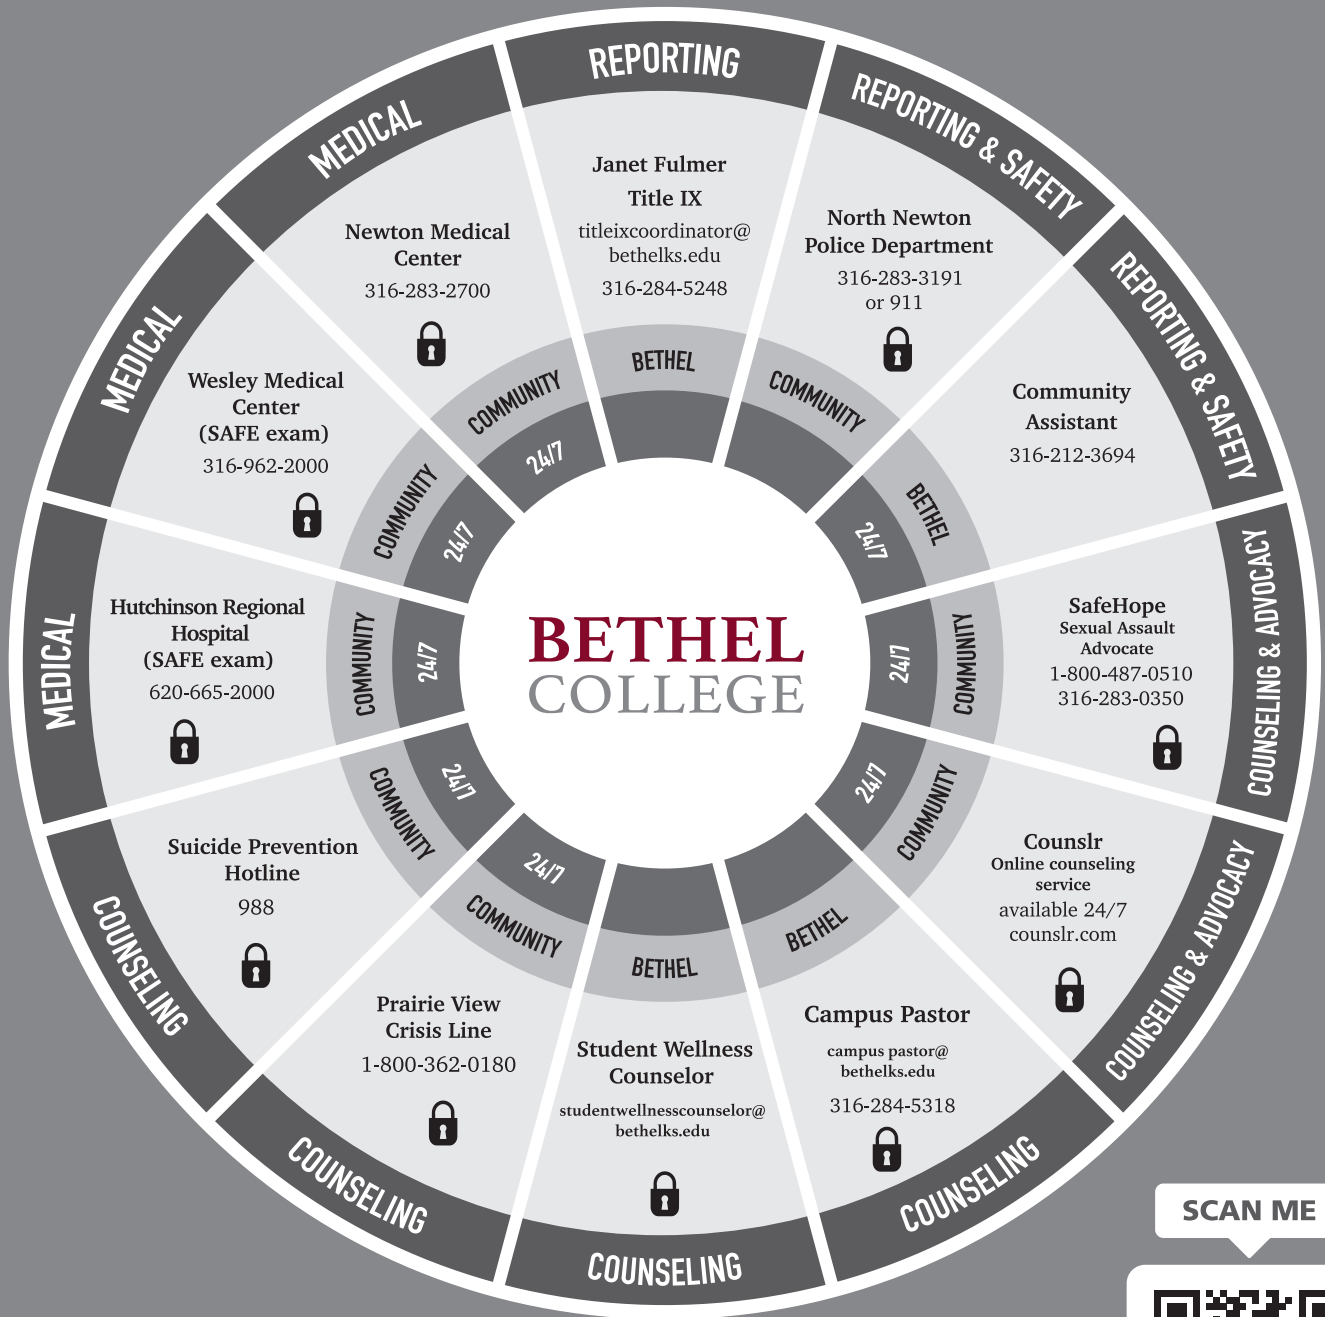

RESOURCES FOR SEXUAL & INTIMATE PARTNER VIOLENCE

CONFIDENTIAL

(Does not report to Bethel College)

SCAN ME

TO LEARN MORE AND FIND RESOURCES