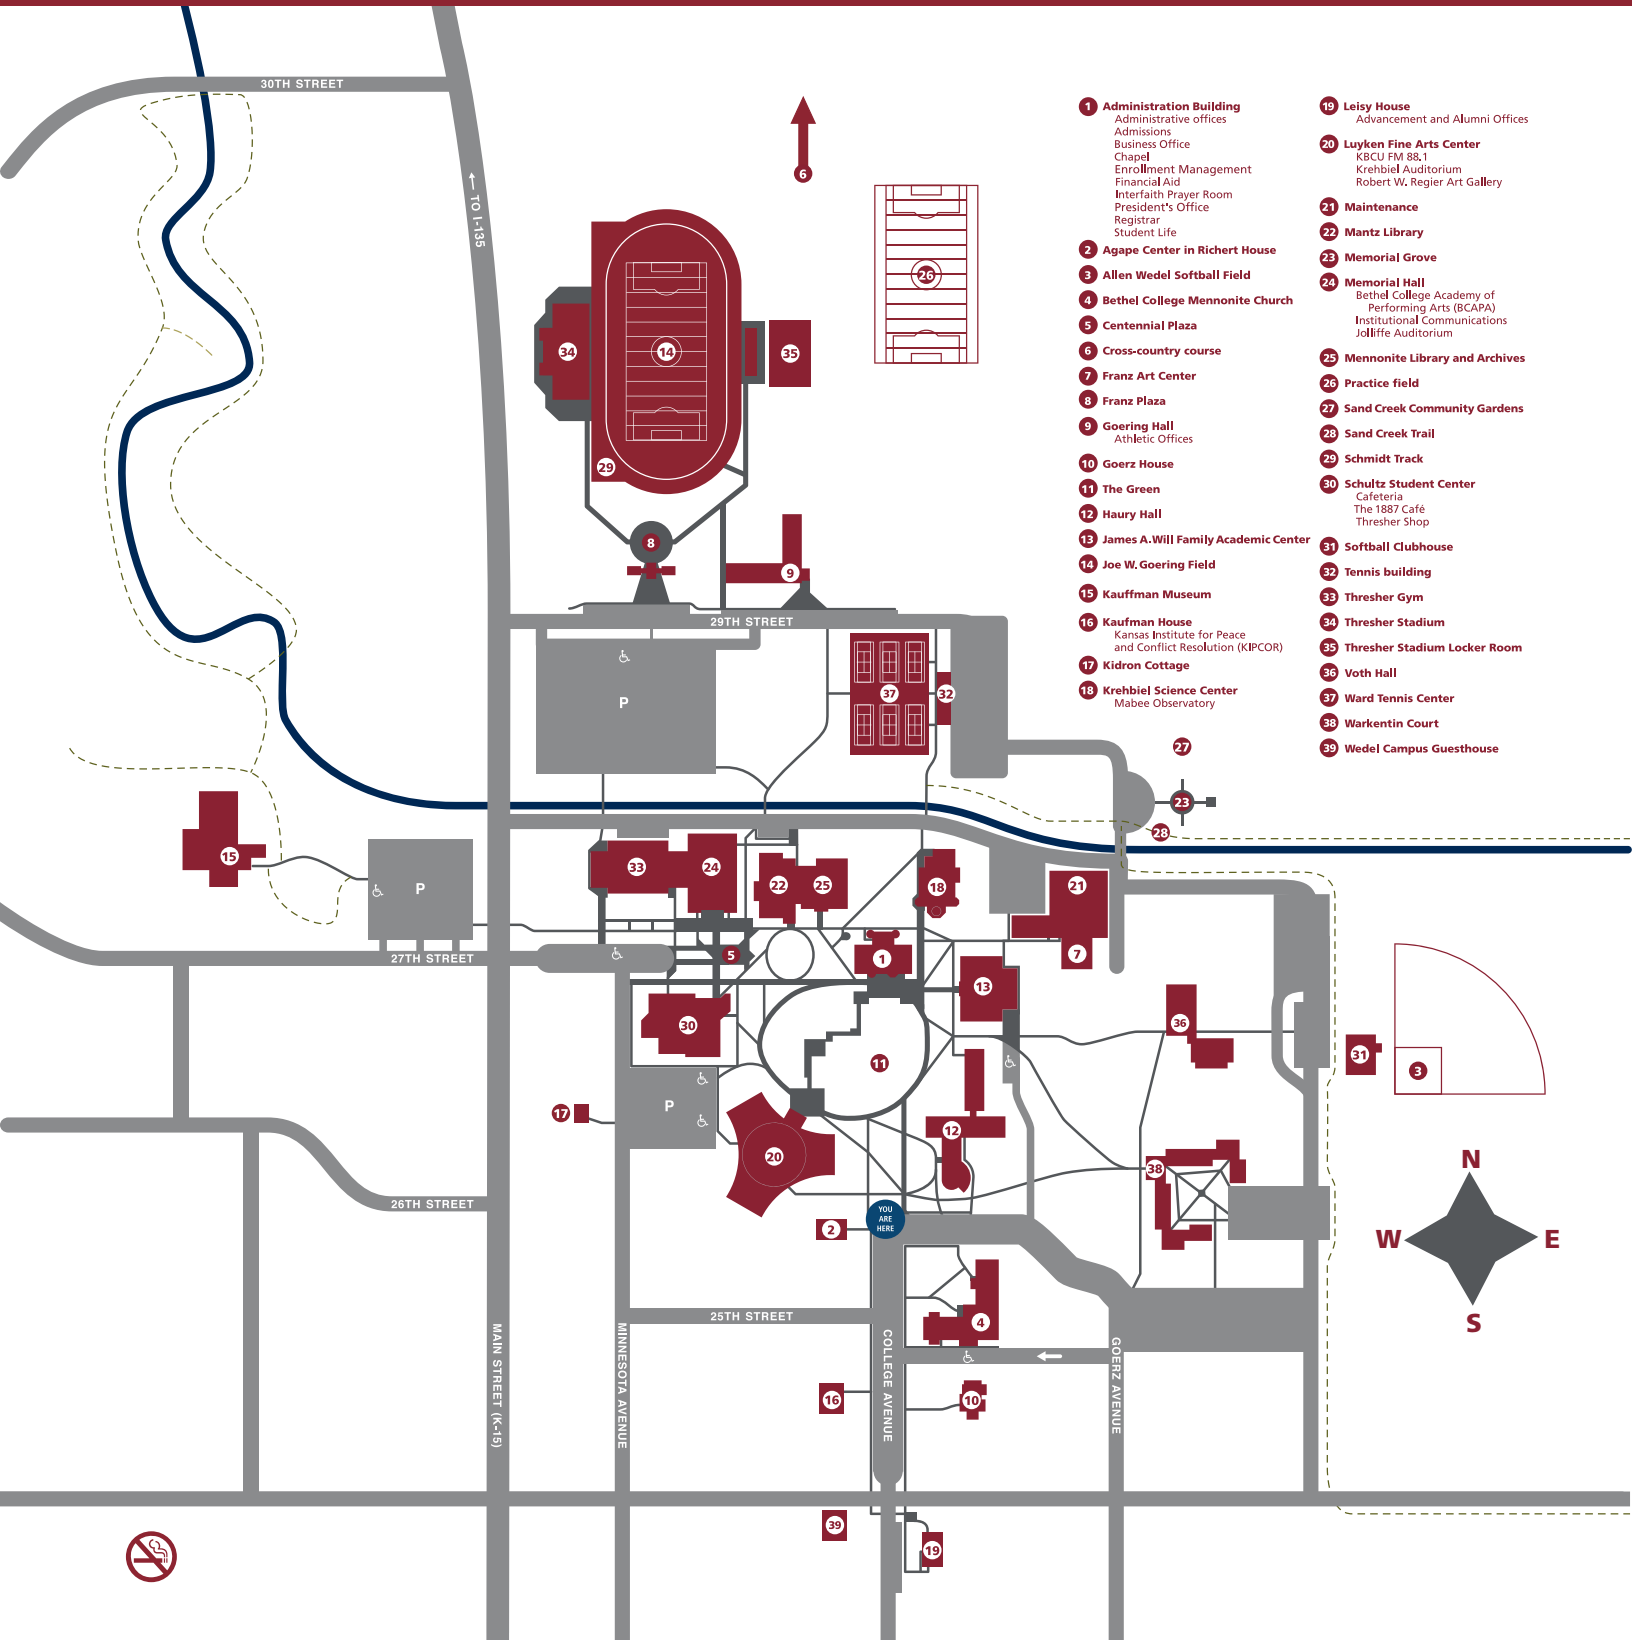

BETHEL COLLEGE

- 1 Administration Building**
Administrative offices
Admissions
Business Office
Chapel
Enrollment Management
Financial Aid
Interfaith Prayer Room
President's Office
Registrar
Student Life
- 2 Agape Center in Richert House**
- 3 Allen Wedel Softball Field**
- 4 Bethel College Mennonite Church**
- 5 Centennial Plaza**
- 6 Cross-country course**
- 7 Franz Art Center**
- 8 Franz Plaza**
- 9 Goering Hall**
Athletic Offices
- 10 Goerz House**
- 11 The Green**
- 12 Haury Hall**
- 13 James A. Will Family Academic Center**
- 14 Joe W. Goering Field**
- 15 Kauffman Museum**
- 16 Kaufman House**
Kansas Institute for Peace and Conflict Resolution (KIPCOR)
- 17 Kidron Cottage**
- 18 Krehbiel Science Center**
Mabee Observatory
- 19 Leisy House**
Advancement and Alumni Offices
- 20 Luyken Fine Arts Center**
KBCU FM 88.1
Krehbiel Auditorium
Robert W. Regier Art Gallery
- 21 Maintenance**
- 22 Mantz Library**
- 23 Memorial Grove**
- 24 Memorial Hall**
Bethel College Academy of Performing Arts (BCAPA)
Institutional Communications
Jolliffe Auditorium
- 25 Mennonite Library and Archives**
- 26 Practice field**
- 27 Sand Creek Community Gardens**
- 28 Sand Creek Trail**
- 29 Schmidt Track**
- 30 Schultz Student Center**
Cafeteria
The 1887 Café
Thresher Shop
- 31 Softball Clubhouse**
- 32 Tennis building**
- 33 Thresher Gym**
- 34 Thresher Stadium**
- 35 Thresher Stadium Locker Room**
- 36 Voth Hall**
- 37 Ward Tennis Center**
- 38 Warkentin Court**
- 39 Wedel Campus Guesthouse**