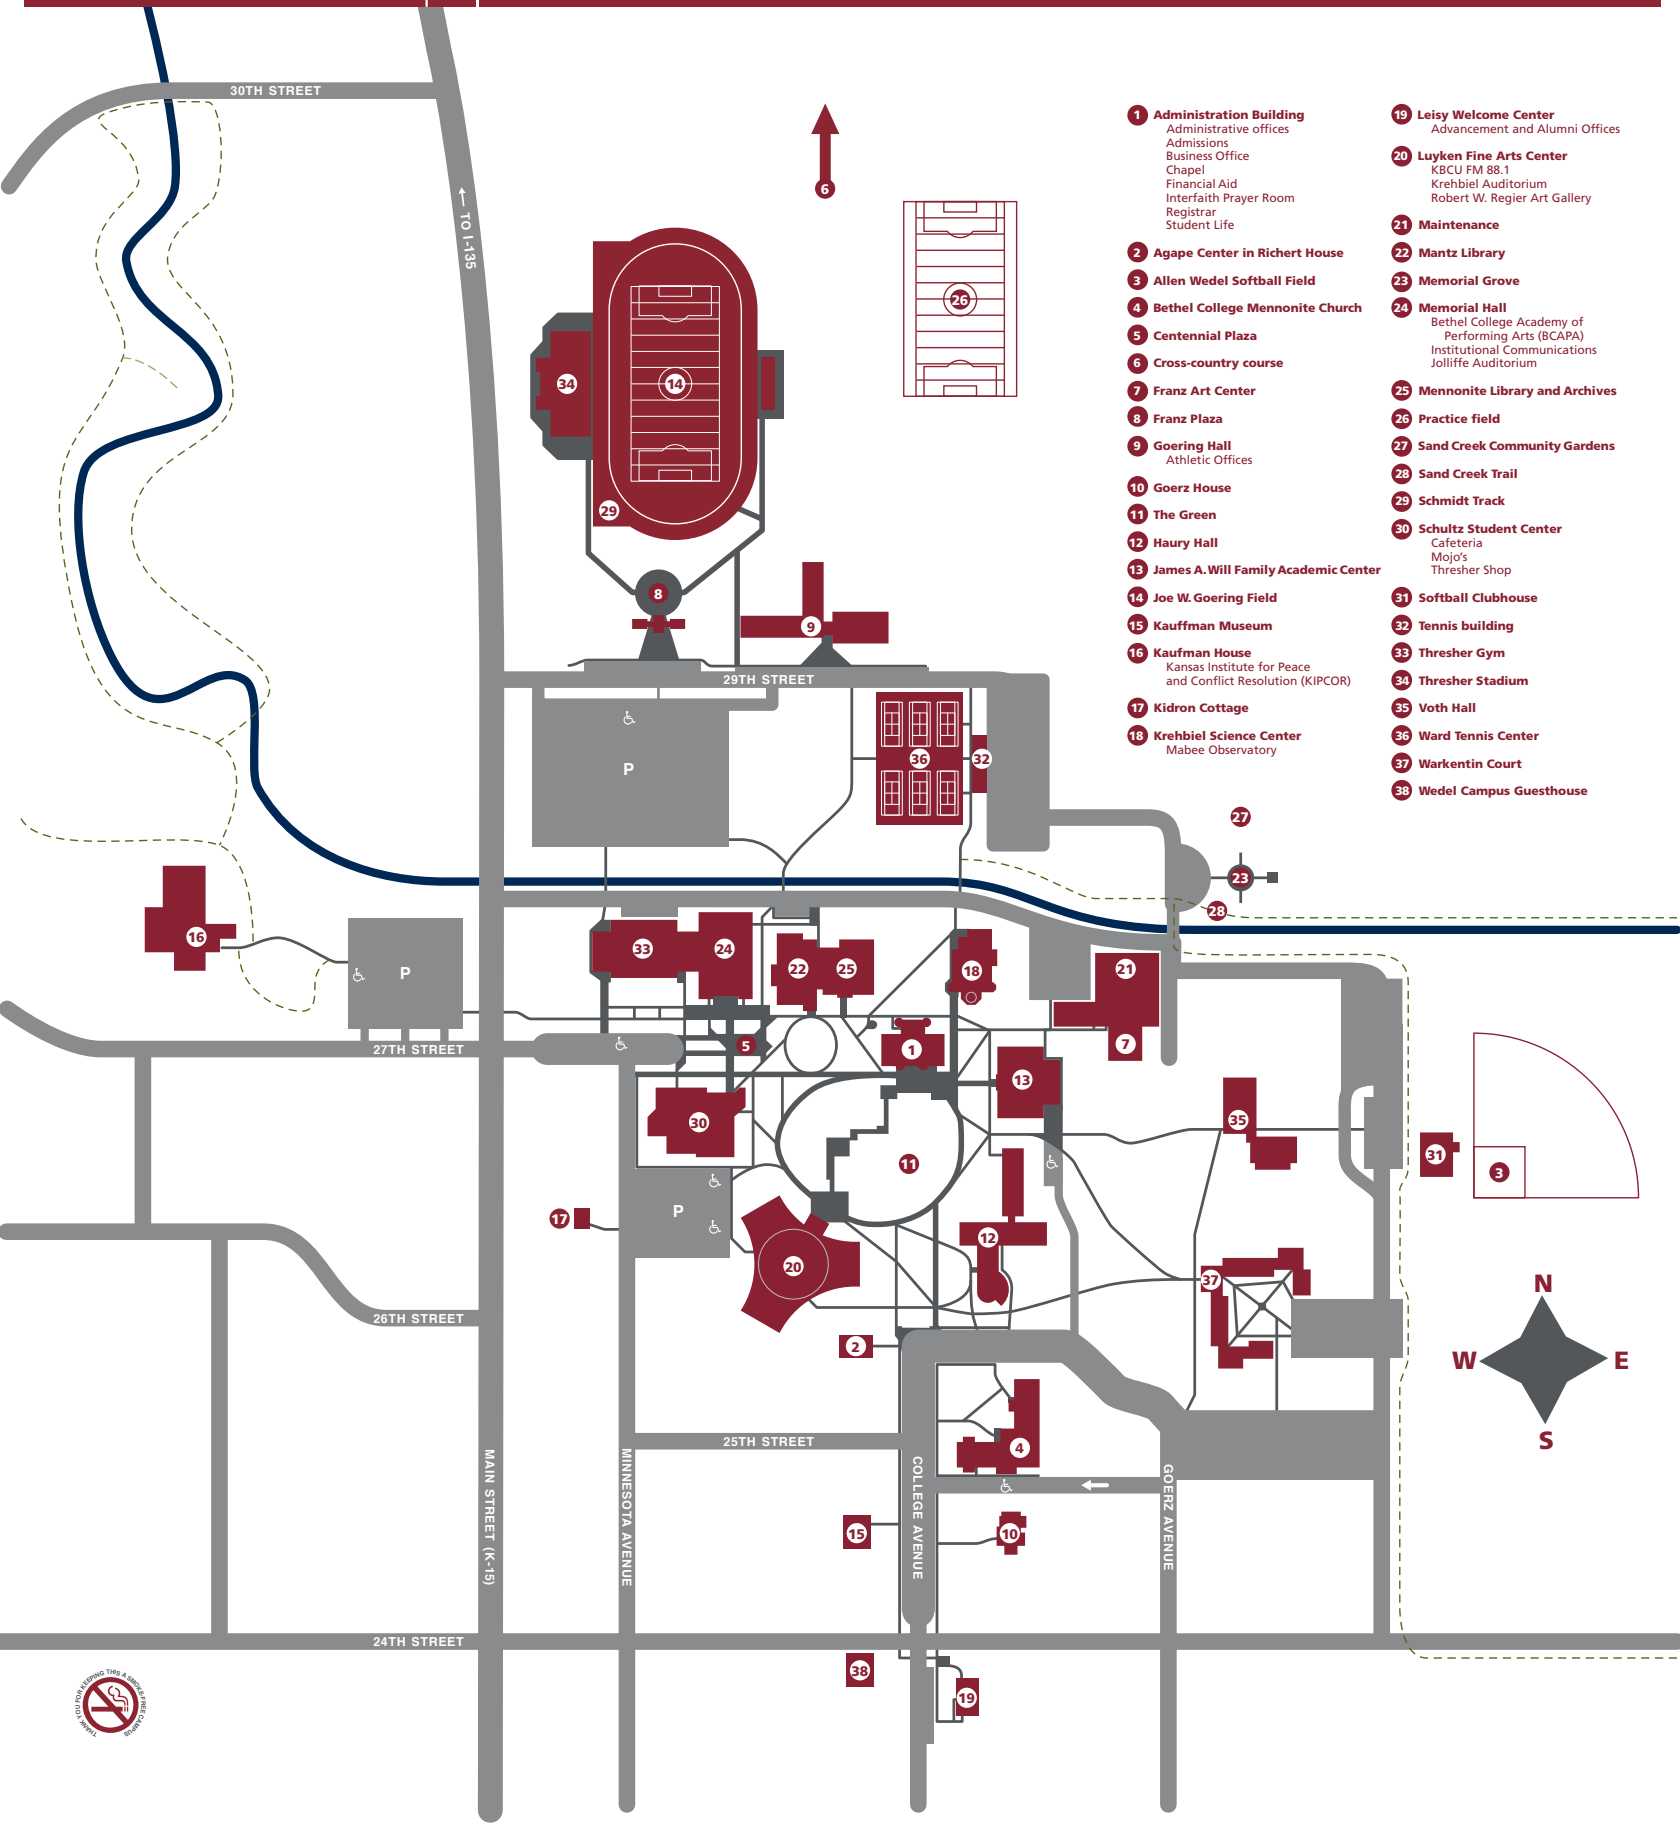

# BETHEL COLLEGE

- 1 Administration Building**  
Administrative offices  
Admissions  
Business Office  
Chapel  
Financial Aid  
Interfaith Prayer Room  
Registrar  
Student Life
- 2 Agape Center in Richert House**
- 3 Allen Wedel Softball Field**
- 4 Bethel College Mennonite Church**
- 5 Centennial Plaza**
- 6 Cross-country course**
- 7 Franz Art Center**
- 8 Franz Plaza**
- 9 Goering Hall**  
Athletic Offices
- 10 Goerz House**
- 11 The Green**
- 12 Haury Hall**
- 13 James A. Will Family Academic Center**
- 14 Joe W. Goering Field**
- 15 Kaufman Museum**
- 16 Kaufman House**  
Kansas Institute for Peace  
and Conflict Resolution (KIPCOR)
- 17 Kidron Cottage**
- 18 Krehbiel Science Center**  
Mabee Observatory
- 19 Leisy Welcome Center**  
Advancement and Alumni Offices
- 20 Luyken Fine Arts Center**  
KBCU FM 88.1  
Krehbiel Auditorium  
Robert W. Regier Art Gallery
- 21 Maintenance**
- 22 Mantz Library**
- 23 Memorial Grove**
- 24 Memorial Hall**  
Bethel College Academy of  
Performing Arts (BCAPA)  
Institutional Communications  
Jolliffe Auditorium
- 25 Mennonite Library and Archives**
- 26 Practice field**
- 27 Sand Creek Community Gardens**
- 28 Sand Creek Trail**
- 29 Schmidt Track**
- 30 Schultz Student Center**  
Cafeteria  
Mojo's  
Thresher Shop
- 31 Softball Clubhouse**
- 32 Tennis building**
- 33 Thresher Gym**
- 34 Thresher Stadium**
- 35 Voth Hall**
- 36 Ward Tennis Center**
- 37 Warkentin Court**
- 38 Wedel Campus Guesthouse**