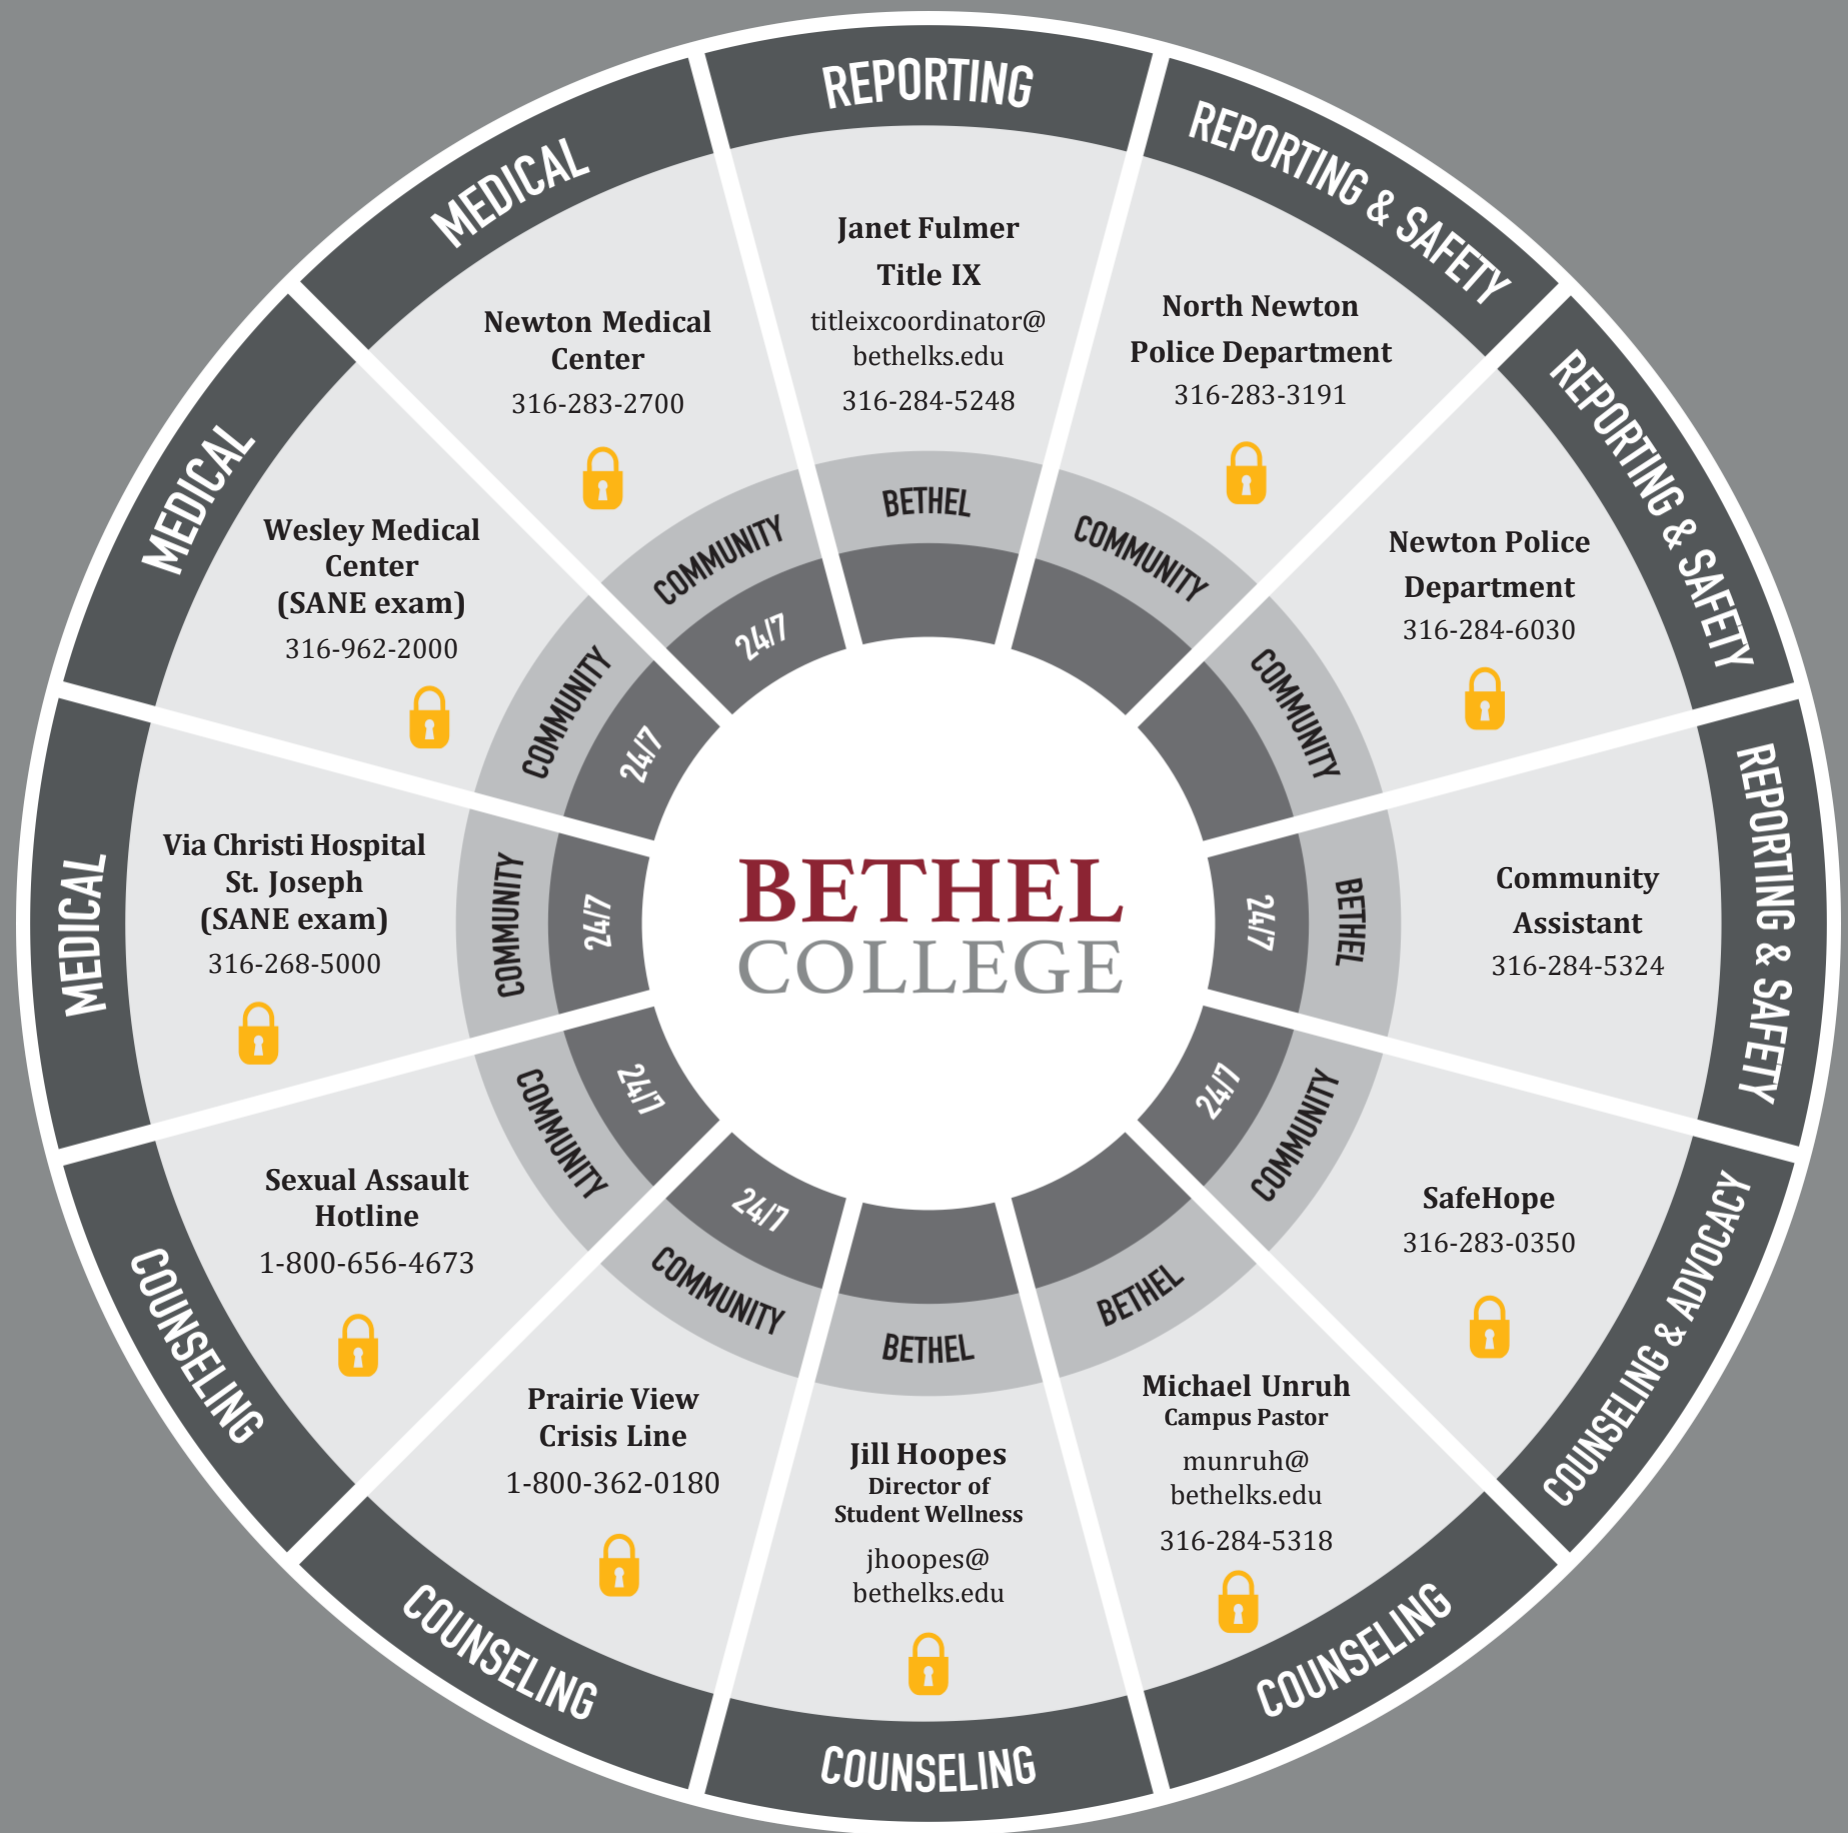

RESOURCES FOR SEXUAL & INTIMATE PARTNER VIOLENCE

CONFIDENTIAL

(Does not report to Bethel College)