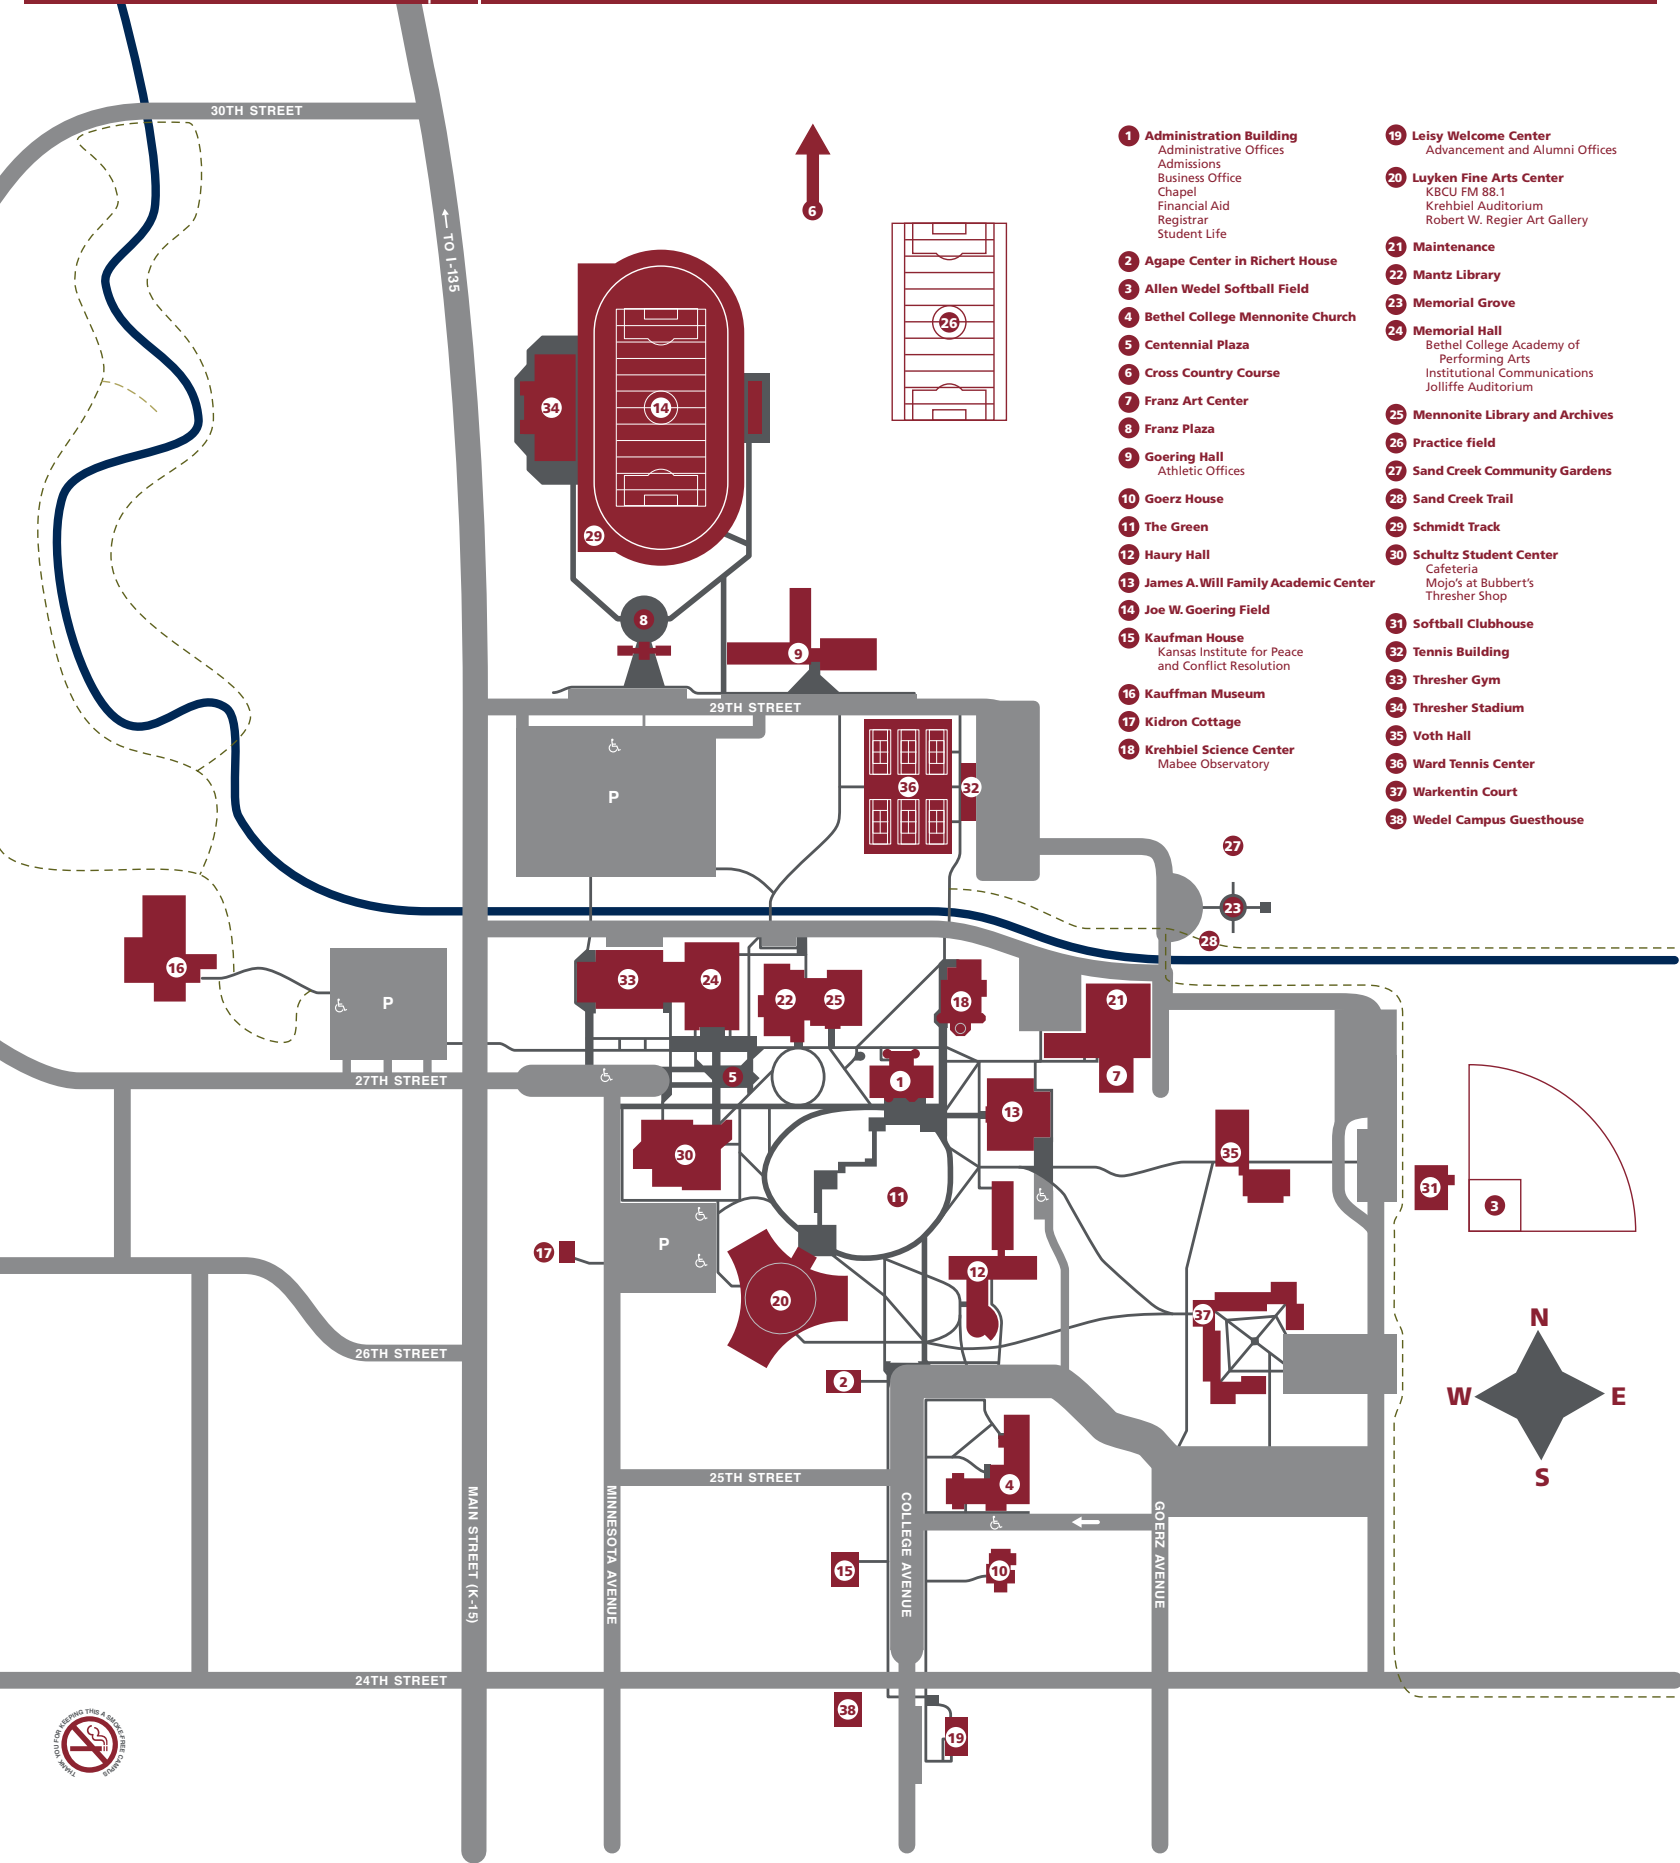

BETHEL COLLEGE

- 1 Administration Building**
Administrative Offices
Admissions
Business Office
Chapel
Financial Aid
Registrar
Student Life
- 2 Agape Center in Richert House**
- 3 Allen Wedel Softball Field**
- 4 Bethel College Mennonite Church**
- 5 Centennial Plaza**
- 6 Cross Country Course**
- 7 Franz Art Center**
- 8 Franz Plaza**
- 9 Goering Hall**
Athletic Offices
- 10 Goerz House**
- 11 The Green**
- 12 Haury Hall**
- 13 James A. Will Family Academic Center**
- 14 Joe W. Goering Field**
- 15 Kaufman House**
Kansas Institute for Peace
and Conflict Resolution
- 16 Kauffman Museum**
- 17 Kidron Cottage**
- 18 Krehbiel Science Center**
Mabee Observatory
- 19 Leisy Welcome Center**
Advancement and Alumni Offices
- 20 Luyken Fine Arts Center**
KBCU FM 88.1
Krehbiel Auditorium
Robert W. Regier Art Gallery
- 21 Maintenance**
- 22 Mantz Library**
- 23 Memorial Grove**
- 24 Memorial Hall**
Bethel College Academy of
Performing Arts
Institutional Communications
Jolliffe Auditorium
- 25 Mennonite Library and Archives**
- 26 Practice field**
- 27 Sand Creek Community Gardens**
- 28 Sand Creek Trail**
- 29 Schmidt Track**
- 30 Schultz Student Center**
Cafeteria
Mojo's at Bubbert's
Thresher Shop
- 31 Softball Clubhouse**
- 32 Tennis Building**
- 33 Thresher Gym**
- 34 Thresher Stadium**
- 35 Voth Hall**
- 36 Ward Tennis Center**
- 37 Warkentin Court**
- 38 Wedel Campus Guesthouse**