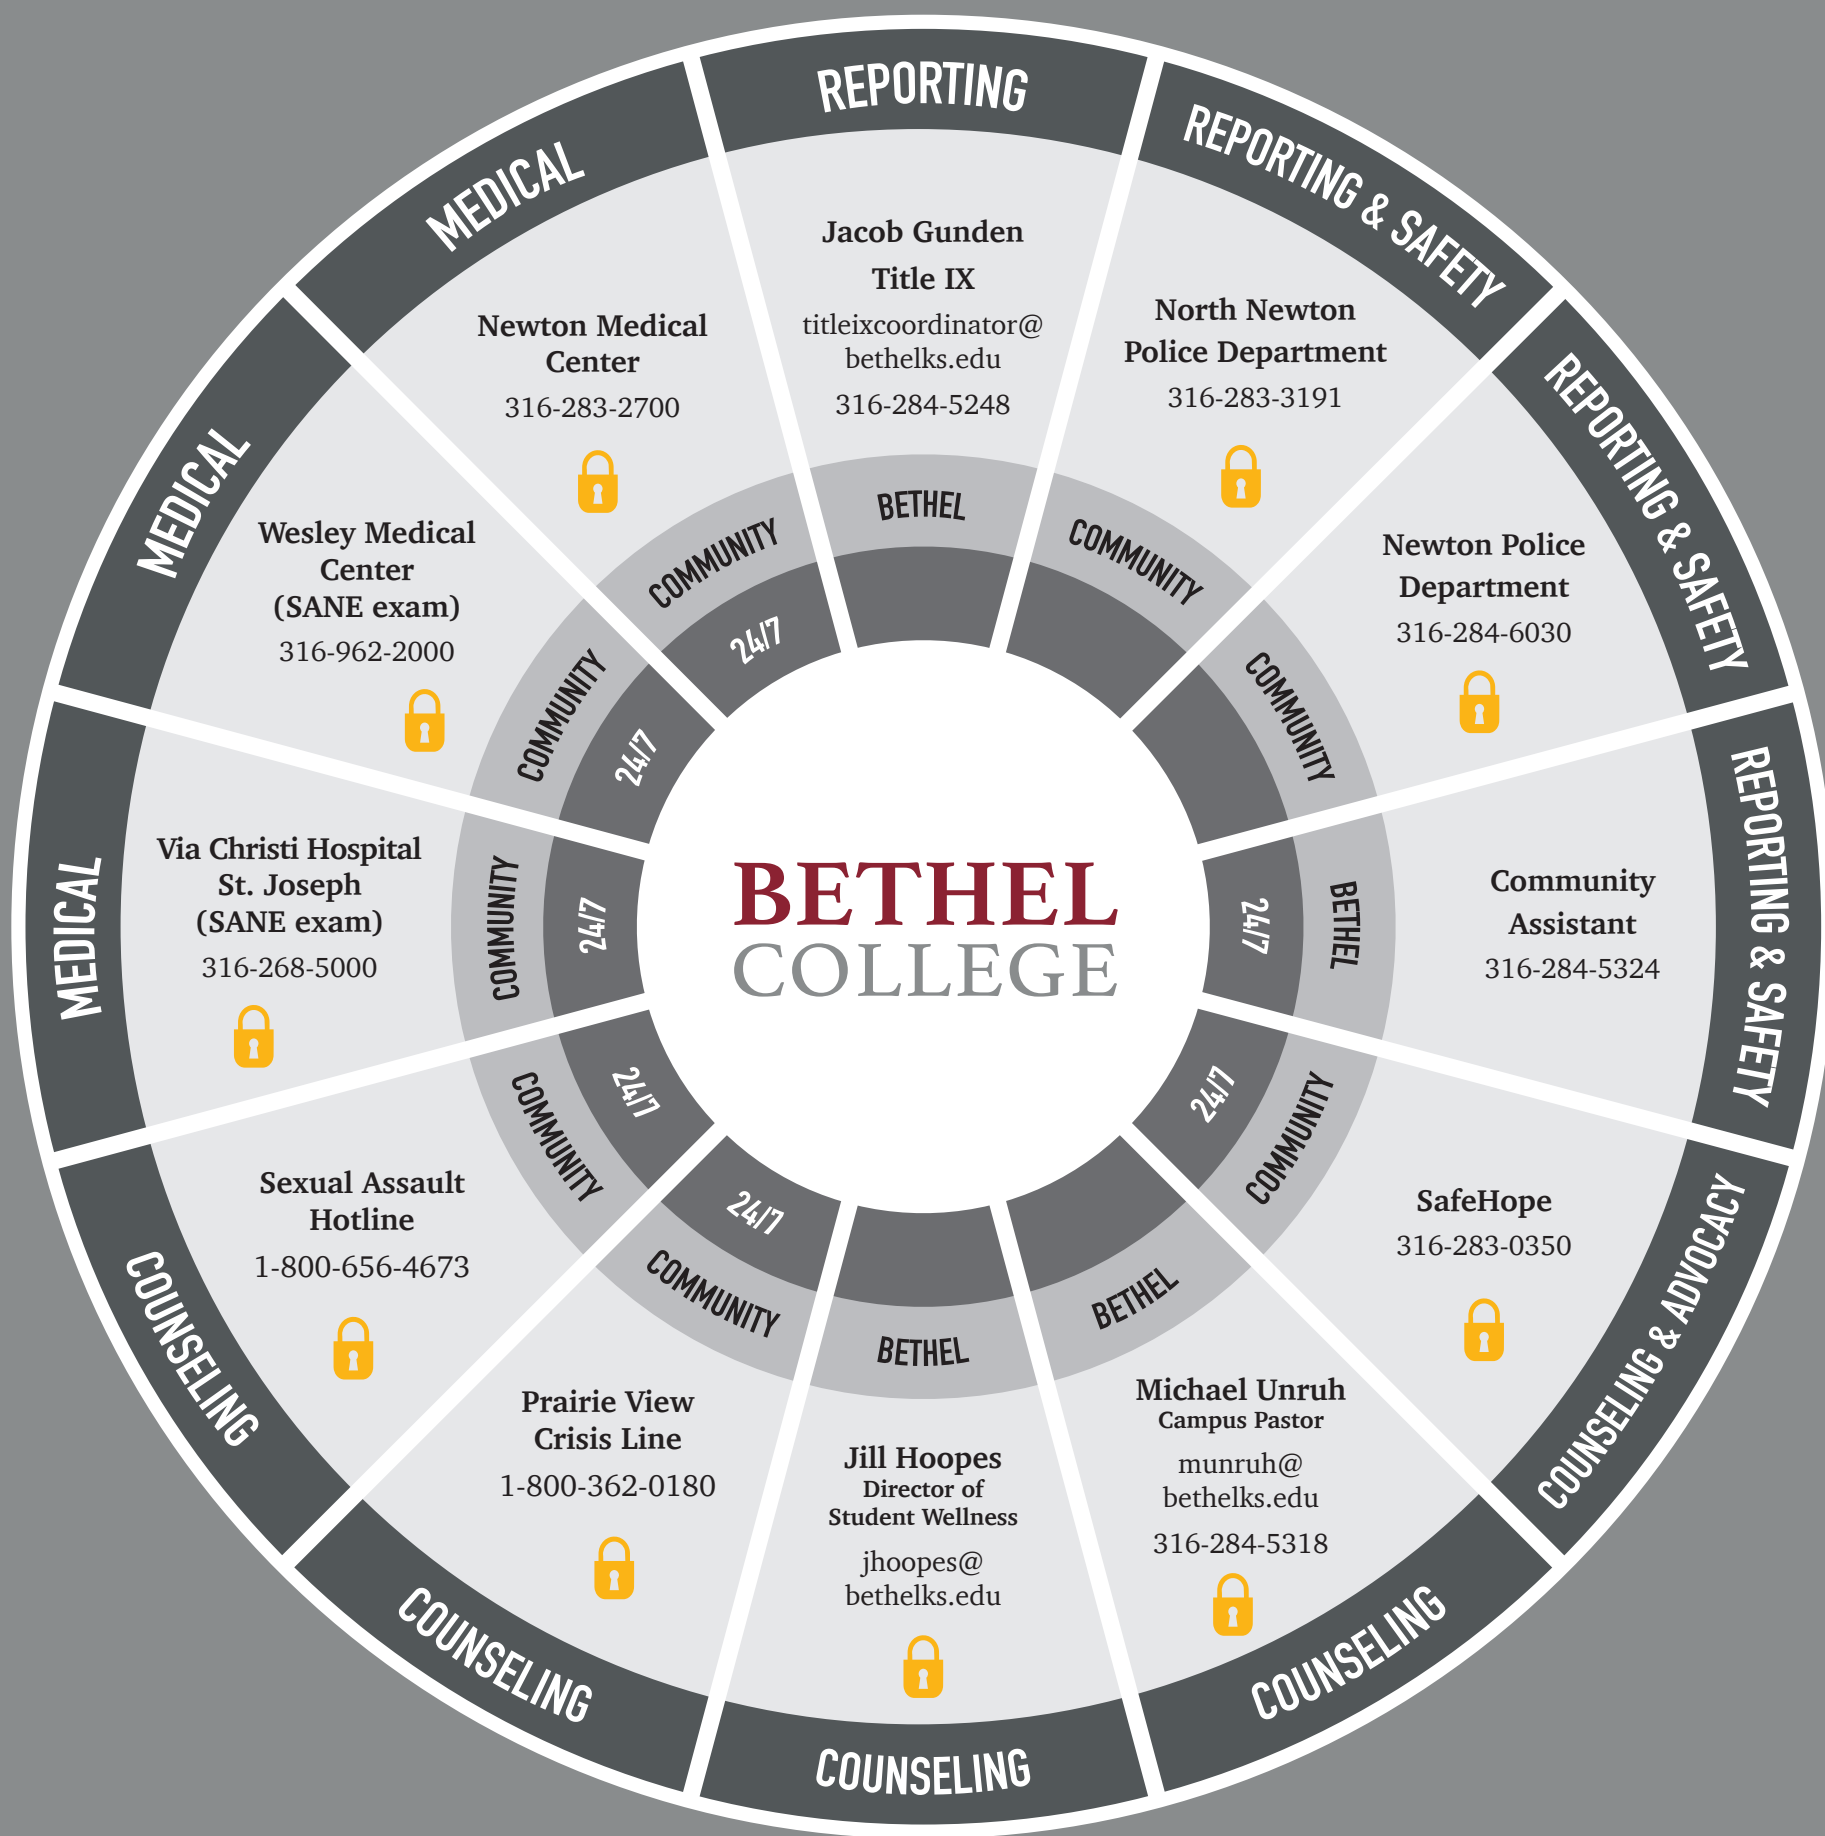

# RESOURCES FOR SEXUAL & INTIMATE PARTNER VIOLENCE

**CONFIDENTIAL**

(Does not report to Bethel College)