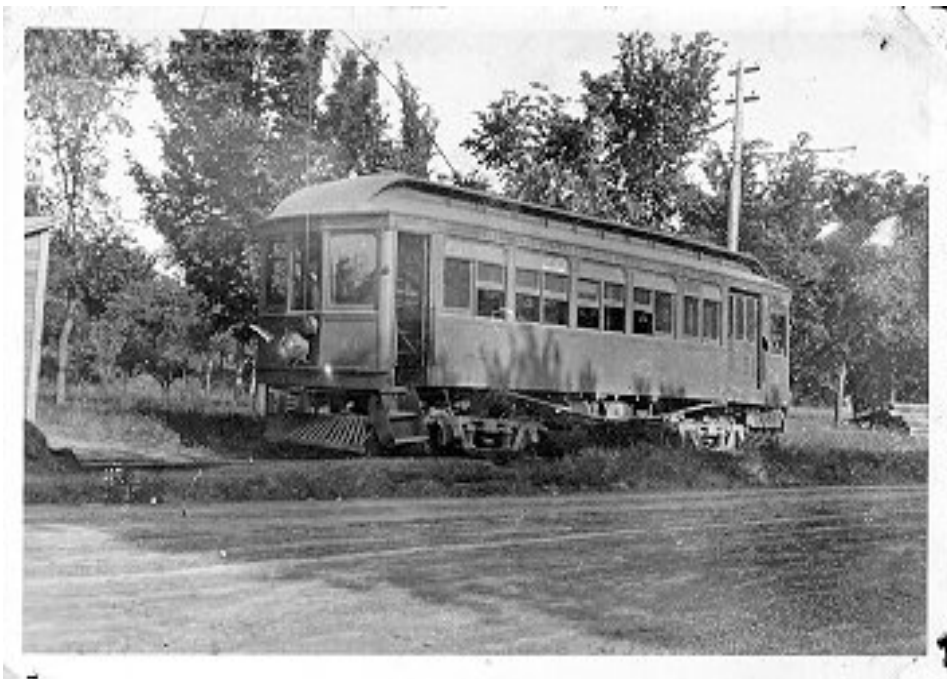

Arkansas Valley Interurban photos

Arkansas Valley Interurban
(More photos to come when I have time to scan them)

Crossing Main Street bridge over Sand Creek, used in Graymaroon 1915, p. 91

ca. 1919

Oct. 25, 1913 on Bethel College campus

Oct. 25, 1913

ca. 1914

New Main Street bridge with interurban car coming from the college 1913

[Undated postcard, Halstead, Kansas](#)

[Click on image to get larger view](#)

[Click on image to get larger view](#)