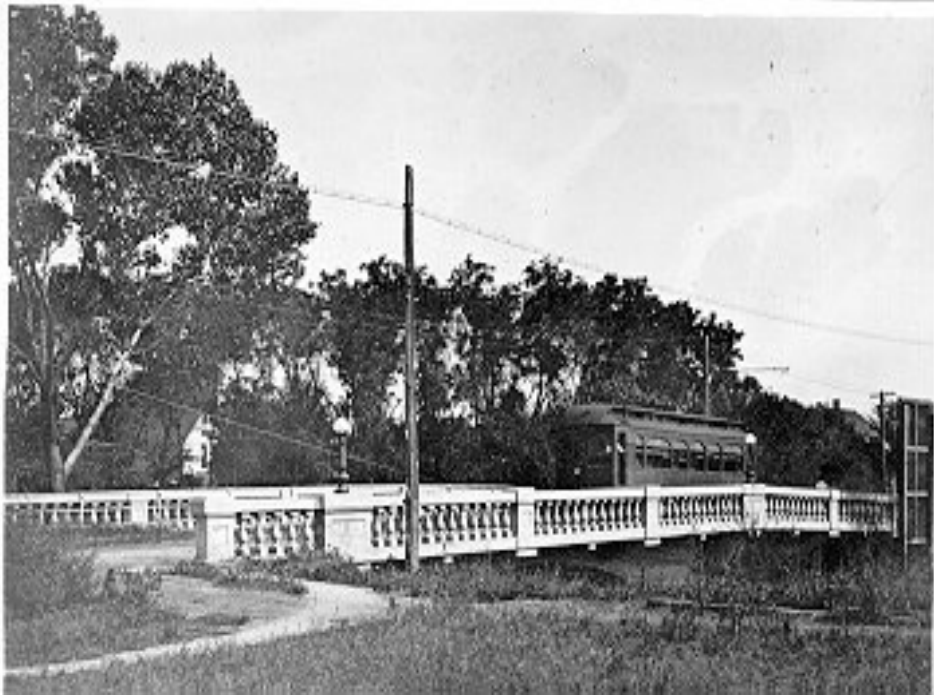

Arkansas Valley Interurban photos

Arkansas Valley Interurban
(More photos to come when I have time to scan them)

Crossing Main Street bridge over Sand Creek, used in Graymaroon 1915, p. 91

ca. 1919

Oct. 25, 1913 on Bethel College campus

Oct. 25, 1913

ca. 1914

New Main Street bridge with interurban car coming from the college 1913

[Undated postcard, Halstead, Kansas](#)

[Click on image to get larger view](#)

[Click on image to get larger view](#)